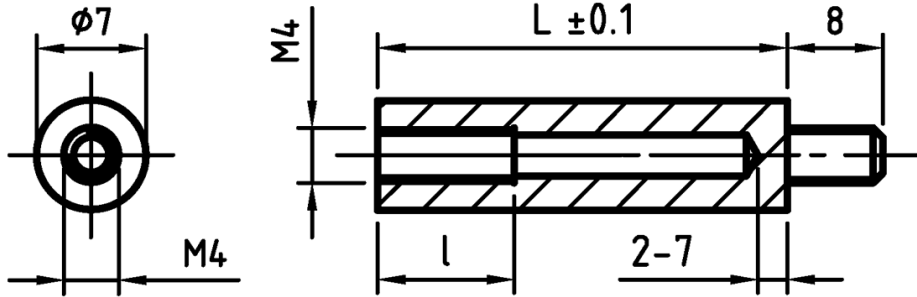

L-TR5 - Round spacers with M4 thread

Details:

- **Material: PA**
- **Colour: black (white on special order)**

Symbol	Length L	Ext. diameter	Material	Int. thread	Ext. thread	Int. thread length	Ext. thread length	Color
	[mm]	[mm]				[mm]	[mm]	
L-TR5-29-BLK	29	7	PA 66	M4	M4	10	8	black