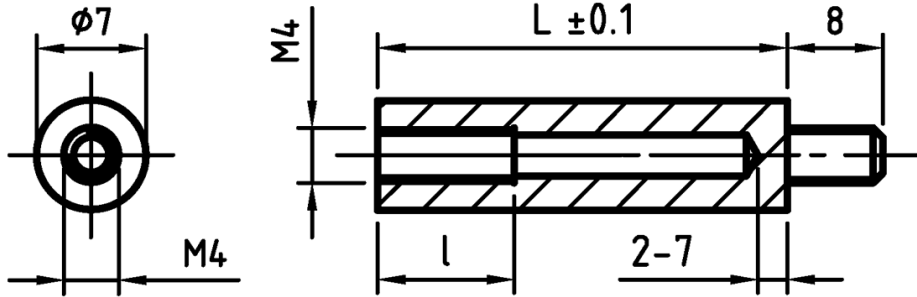

L-TR5 - Round spacers with M4 thread

Details:

- **Material: PA**
- **Colour: black (white on special order)**

Symbol	Height L	Ext. diameter	Material	Int. thread	Ext. thread	Int. thread length	Ext. thread length	Color
	[mm]	[mm]				[mm]	[mm]	
L-TR5-28-BLK	28	7	PA 66	M4	M4	10	8	black