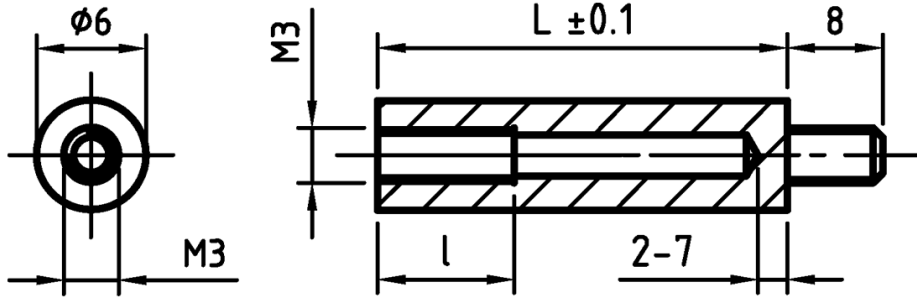

L-TR4 - Round spacers with M3 thread

Details:

- **Material: PA**
- **Colour: black or white**

Symbol	Height L	Ext. diameter	Material	Int. thread	Ext. thread	Int. thread length	Ext. thread length	Color
	[mm]	[mm]				[mm]	[mm]	
L-TR4-58-BLK	58	6	PA 66	M3	M3	10	8	black