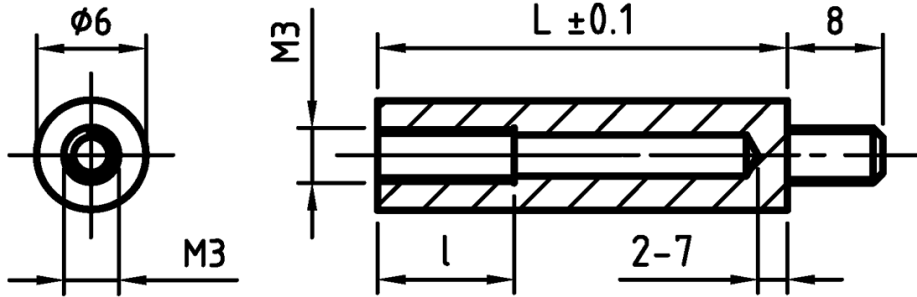

L-TR4 - Round spacers with M3 thread

Details:

- **Material: PA**
- **Colour: black or white**

Symbol	Height L	Ext. diameter	Material	Int. thread	Ext. thread	Int. thread length	Ext. thread length	Color
	[mm]	[mm]				[mm]	[mm]	
L-TR4-42-BLK	42	6	PA 66	M3	M3	10	8	black