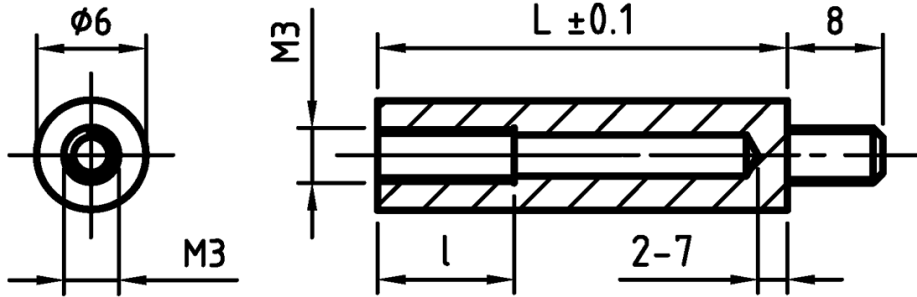

L-TR4 - Round spacers with M3 thread

Details:

- **Material: PA**
- **Colour: black or white**

Symbol	Height L	Ext. diameter	Material	Int. thread	Ext. thread	Int. thread length	Ext. thread length	Color
	[mm]	[mm]				[mm]	[mm]	
L-TR4-28-BLK	28	6	PA 66	M3	M3	10	8	black