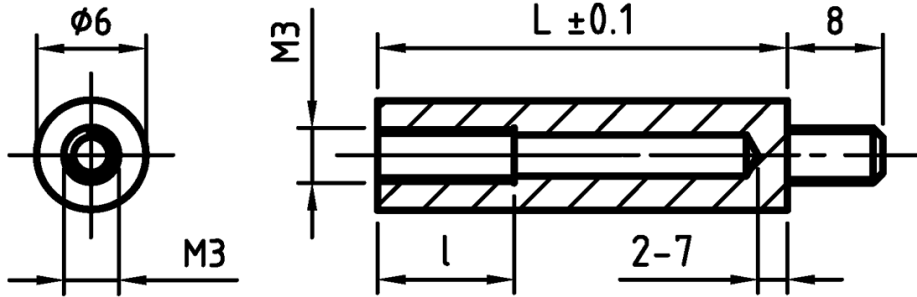

L-TR4 - Round spacers with M3 thread

Details:

- **Material: PA**
- **Colour: black or white**

Symbol	Height L	Ext. diameter	Material	Int. thread	Ext. thread	Int. thread length	Ext. thread length	Color
	[mm]	[mm]				[mm]	[mm]	
L-TR4-26-BLK	26	6	PA 66	M3	M3	10	8	black