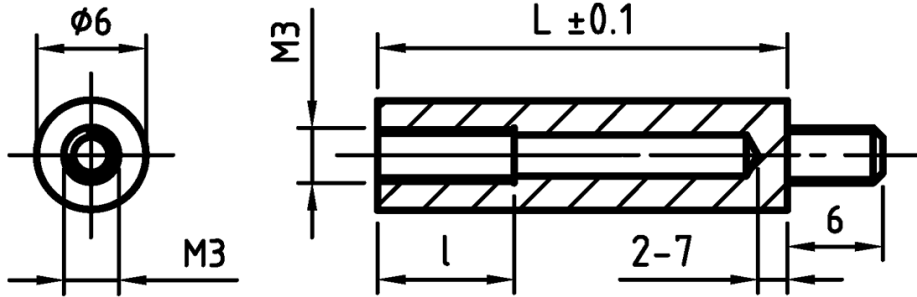

L-TR3 - Round spacers with M3 thread

Details:

- **Material: PA**
- **Colour: black or white**

Symbol	Height L	Ext. diameter	Material	Int. thread	Ext. thread	Int. thread length	Ext. thread length	Color
	[mm]	[mm]				[mm]	[mm]	
L-TR3-58-BLK	58	6	PA 66	M3	M3	10	6	black