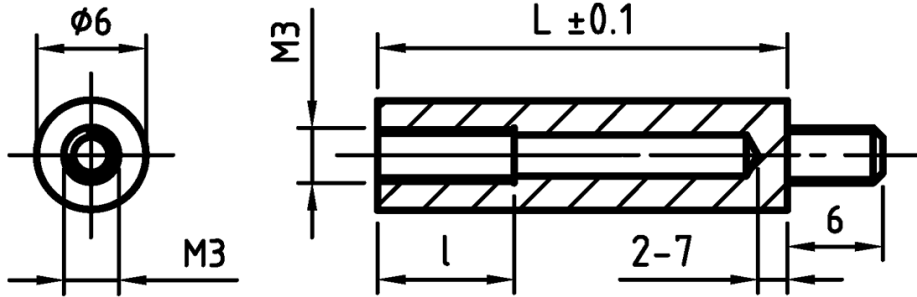

L-TR3 - Round spacers with M3 thread

Details:

- **Material: PA**
- **Colour: black or white**

Symbol	Height L	Ext. diameter	Material	Int. thread	Ext. thread	Int. thread length	Ext. thread length	Color
	[mm]					[mm]	[mm]	
L-TR3-34-WH	34	6	PA 66	M3	M3	10	6	white