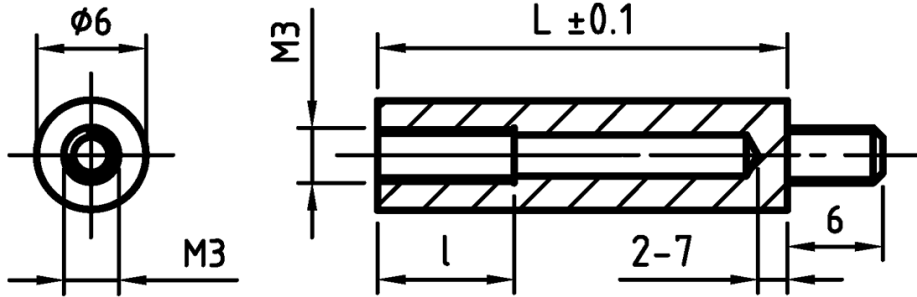

L-TR3 - Round spacers with M3 thread

Details:

- **Material: PA**
- **Colour: black or white**

Symbol	Height L	Ext. diameter [mm]	Material	Int. thread	Ext. thread	Int. thread length	Ext. thread length	Color
	[mm]					[mm]	[mm]	
L-TR3-26-WH	26	6	PA 66	M3	M3	10	6	white