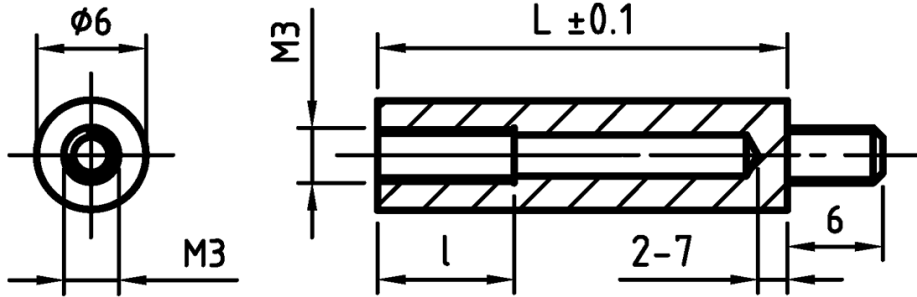

L-TR3 - Round spacers with M3 thread

Details:

- **Material: PA**
- **Colour: black or white**

Symbol	Height L	Ext. diameter	Material	Int. thread	Ext. thread	Int. thread length	Ext. thread length	Color
	[mm]	[mm]				[mm]	[mm]	
L-TR3-26-BLK	26	6	PA 66	M3	M3	10	6	black