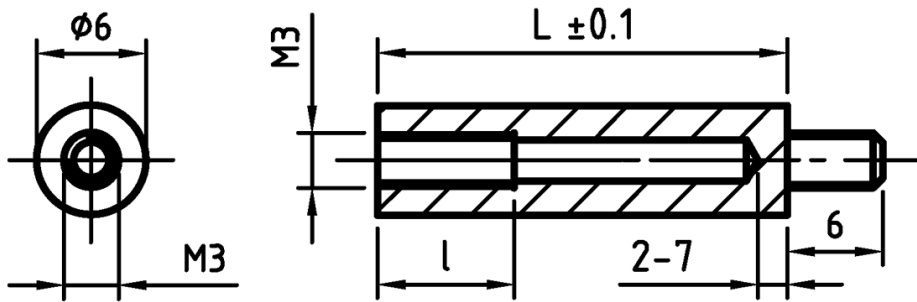

L-TR3 - Round spacers with M3 thread

Details:

- **Material: PA**
- **Colour: black or white**

Symbol	Height L	Ext. diameter [mm]	Material	Int. thread	Ext. thread	Int. thread length	Ext. thread length	Color
	[mm]					[mm]	[mm]	
L-TR3-13-WH	13	6	PA 66	M3	M3	10	6	white