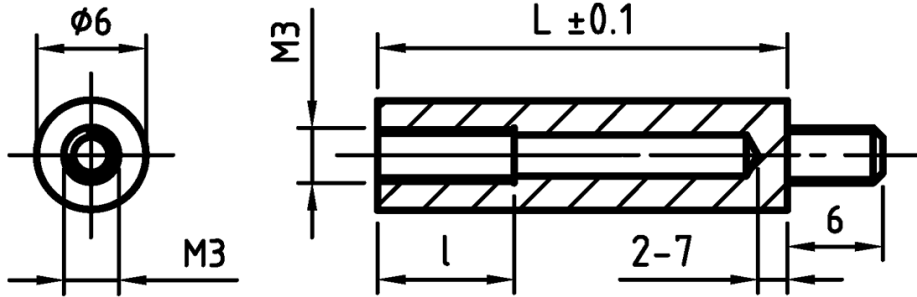

L-TR3 - Round spacers with M3 thread

Details:

- **Material: PA**
- **Colour: black or white**

Symbol	Height L	Ext. diameter [mm]	Material	Int. thread	Ext. thread	Int. thread length	Ext. thread length	Color
	[mm]					[mm]	[mm]	
L-TR3-11-WH	11	6	PA 66	M3	M3	9	6	white