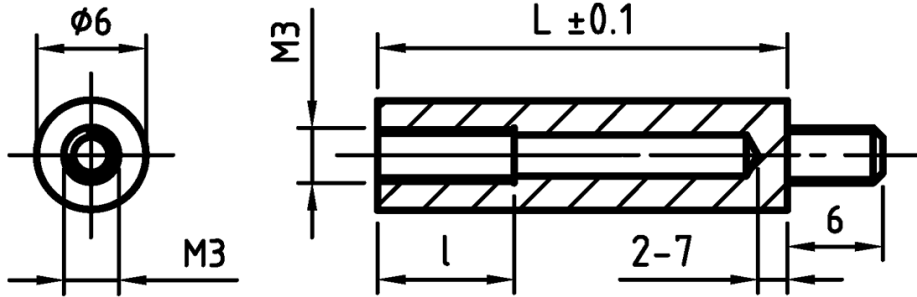

L-TR3 - Round spacers with M3 thread

Details:

- **Material: PA**
- **Colour: black or white**

| Symbol      | Height<br>L | Ext. diameter<br>[mm] | Material | Int. thread | Ext. thread | Int. thread length | Ext. thread length | Color |
|-------------|-------------|-----------------------|----------|-------------|-------------|--------------------|--------------------|-------|
|             | [mm]        |                       |          |             |             | [mm]               | [mm]               |       |
| L-TR3-10-WH | 10          | 6                     | PA 66    | M3          | M3          | 8                  | 6                  | white |