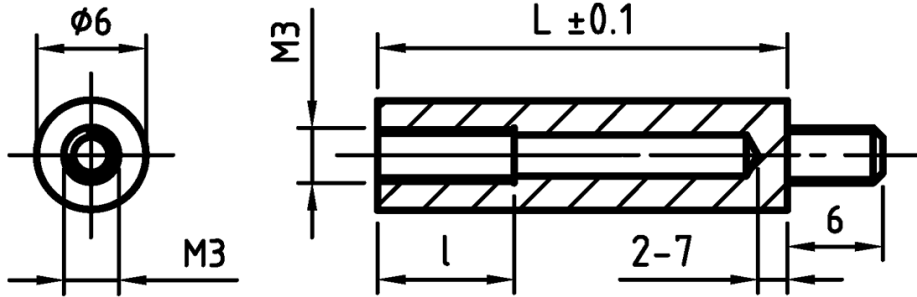

L-TR3 - Round spacers with M3 thread

Details:

- **Material: PA**
- **Colour: black or white**

Symbol	Height L	Ext. diameter	Material	Int. thread	Ext. thread	Int. thread length	Ext. thread length	Color
	[mm]	[mm]				[mm]	[mm]	
L-TR3-10-BLK	10	6	PA 66	M3	M3	8	6	black