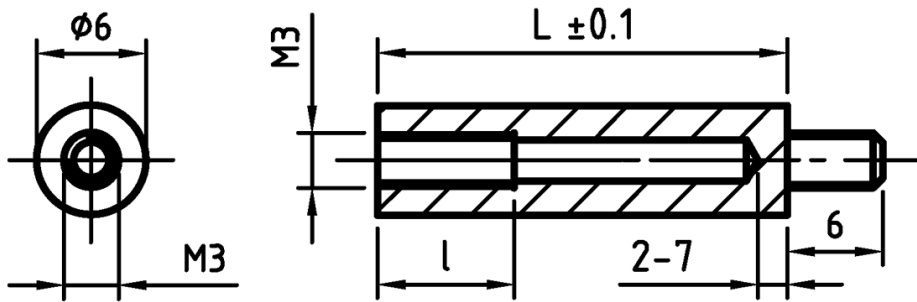

L-TR3 - Round spacers with M3 thread

Details:

- **Material: PA**
- **Colour: black or white**

Symbol	Height L	Ext. diameter	Material	Int. thread	Ext. thread	Int. thread length	Ext. thread length	Color
	[mm]	[mm]				[mm]	[mm]	
L-TR3-09-BLK	9	6	PA 66	M3	M3	7	6	black