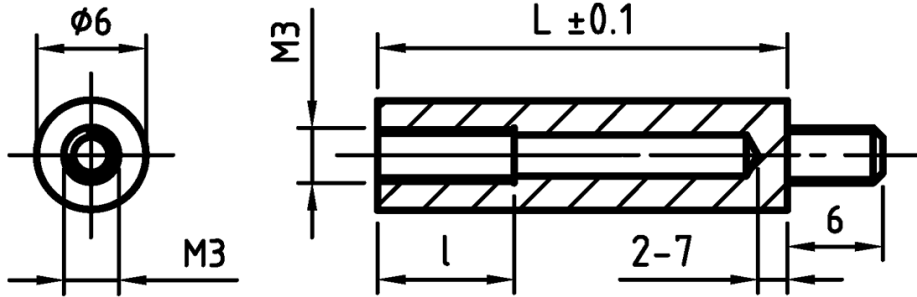

L-TR3 - Round spacers with M3 thread

Details:

- **Material: PA**
- **Colour: black or white**

Symbol	Height L	Ext. diameter	Material	Int. thread	Ext. thread	Int. thread length	Ext. thread length	Color
	[mm]	[mm]				[mm]	[mm]	
L-TR3-08-BLK	8	6	PA 66	M3	M3	6	6	black