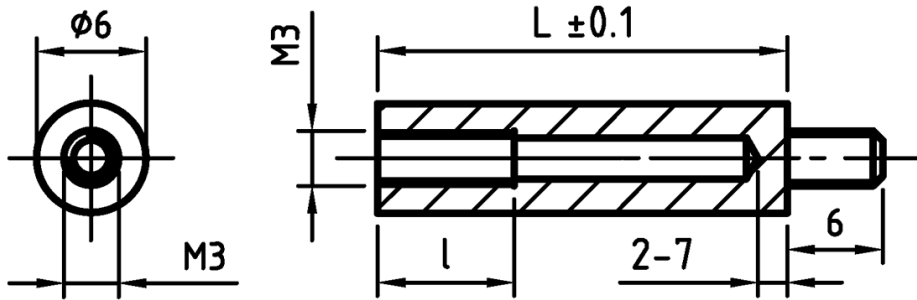

L-TR3 - Round spacers with M3 thread

Details:

- **Material: PA**
- **Colour: black or white**

Symbol	Height L	Ext. diameter	Material	Int. thread	Ext. thread	Int. thread length	Ext. thread length	Color
	[mm]	[mm]				[mm]	[mm]	
L-TR3-07-BLK	7	6	PA 66	M3	M3	5	6	black