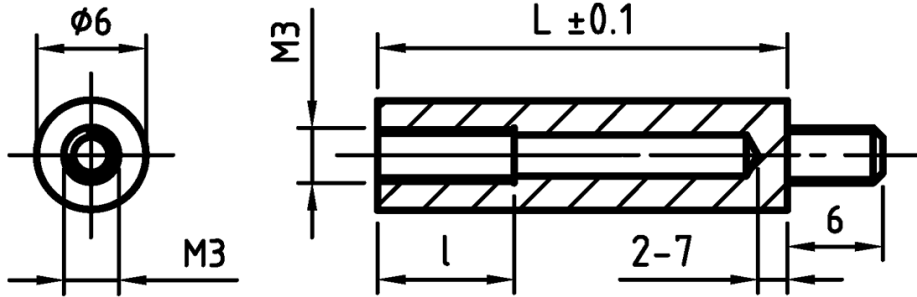

L-TR3 - Round spacers with M3 thread

Details:

- **Material: PA**
- **Colour: black or white**

Symbol	Height L	Ext. diameter	Material	Int. thread	Ext. thread	Int. thread length	Ext. thread length	Color
	[mm]	[mm]				[mm]	[mm]	
L-TR3-06-BLK	6	6	PA 66	M3	M3	4	6	black