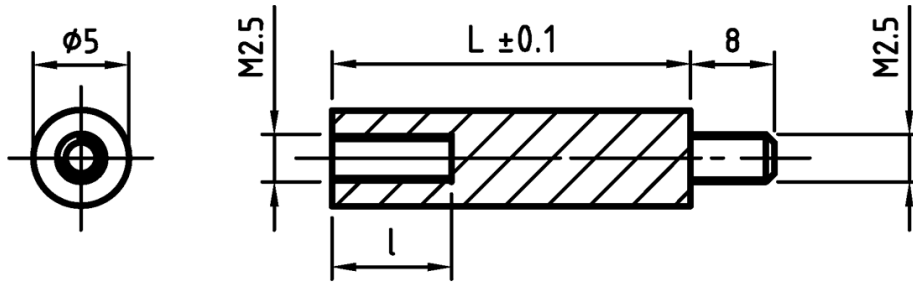

L-TR1 - Round spacers with M2.5 thread

Details:

- **Material: PA**
- **Colour: black (white on special order)**

Symbol	Height L	Ext. diameter	Material	Int. thread	Ext. thread	Int. thread length	Ext. thread length	Color
	[mm]					[mm]	[mm]	
L-TR1-55-BLK	55	6	PA 66	M2.5	M2.5	10	8	black