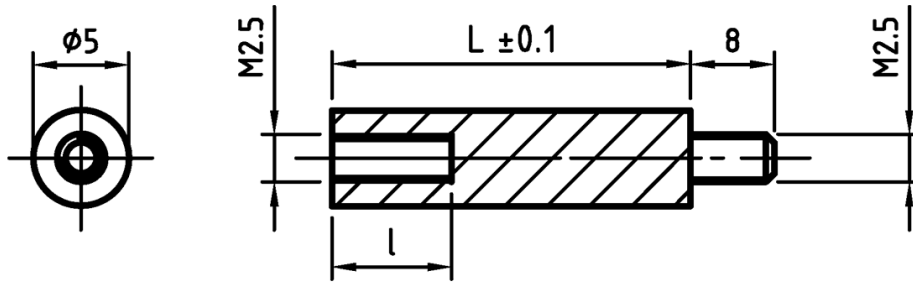

L-TR1 - Round spacers with M2.5 thread

Details:

- **Material: PA**
- **Colour: black (white on special order)**

Symbol	Height L	Ext. diameter	Material	Int. thread	Ext. thread	Int. thread length	Ext. thread length	Color
	[mm]					[mm]	[mm]	
L-TR1-53-BLK	53	6	PA 66	M2.5	M2.5	10	8	black