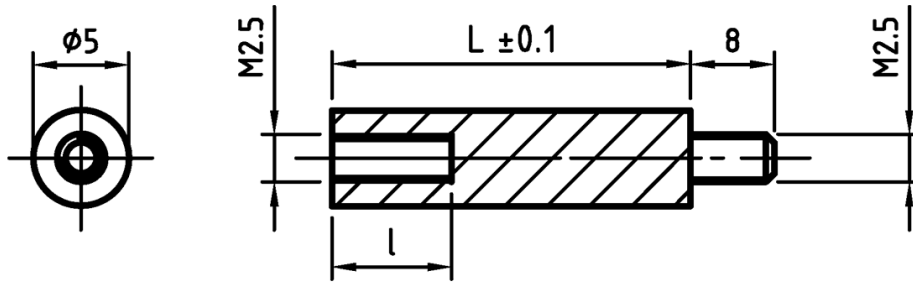

L-TR1 - Round spacers with M2.5 thread

Details:

- **Material: PA**
- **Colour: black (white on special order)**

Symbol	Height L	Ext. diameter	Material	Int. thread	Ext. thread	Int. thread length	Ext. thread length	Color
	[mm]					[mm]	[mm]	
L-TR1-49-BLK	49	6	PA 66	M2.5	M2.5	10	8	black