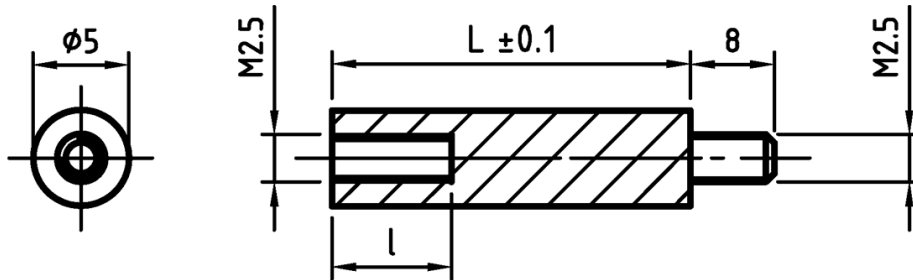

L-TR1 - Round spacers with M2.5 thread

Details:

- **Material: PA**
- **Colour: black (white on special order)**

Symbol	Height L	Ext. diameter	Material	Int. thread	Ext. thread	Int. thread length	Ext. thread length	Color
	[mm]					[mm]	[mm]	
L-TR1-37-BLK	37	6	PA 66	M2.5	M2.5	10	8	black