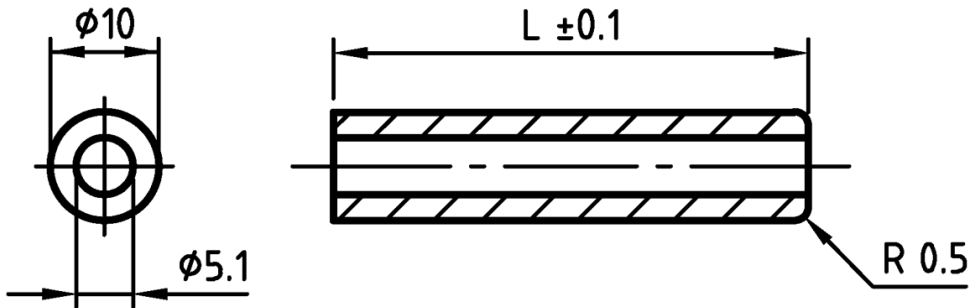

L-TDZ - Round spacers, one-side radius

Details:

- **Material PA-GF:**
 - Glass-filled polyamide
 - Colour: black
- **Material: PS:**
 - Polystyrene
 - Colour: natural

Symbol	Height $L \pm 0.1$	Ext. diameter	Int. diameter	Material	Color
	[mm]	[mm]	[mm]		
L-TDZ-20-NAT	20	10	5.1	PS	natural