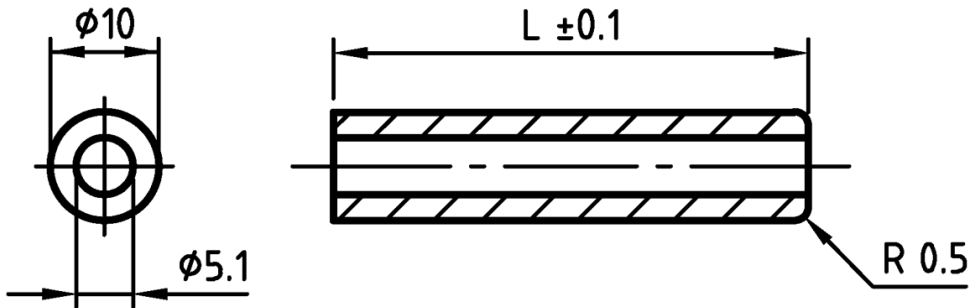

L-TDZ - Round spacers, one-side radius

Details:

- **Material PA-GF:**
  - Glass-filled polyamide
  - Colour: black
- **Material: PS:**
  - Polystyrene
  - Colour: natural

Symbol	Height $L \pm 0.1$	Ext. diameter	Int. diameter	Material	Color
	[mm]	[mm]	[mm]		
L-TDZ-10-BLK	10	10	5.1	PA+GF	black