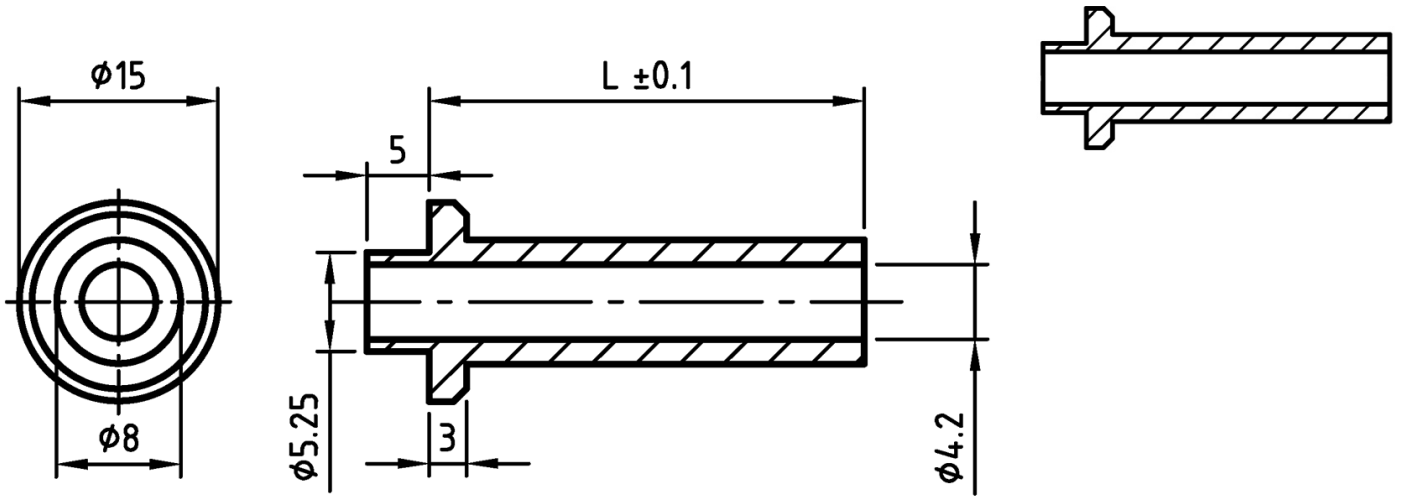

L-TDW - Round, pluggable spacers with flange

Details:

- **Material PA+GF:**
 - Glass-filled polyamide
 - Colour: black
- **Material: PS:**
 - Polystyrene
 - Colour: natural

Symbol	Height L ± 0.1	Int. diameter	Material	Color
	[mm]	[mm]		
L-TDW-45-BLK	45	4.2	PA+GF	black