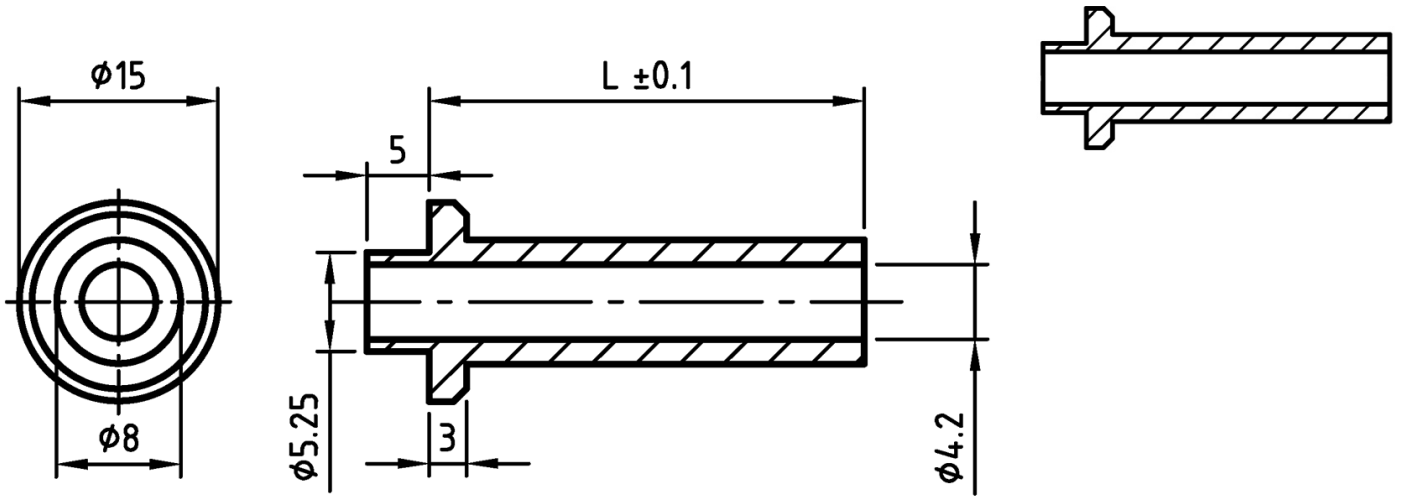

L-TDW - Round, pluggable spacers with flange

Details:

- **Material PA+GF:**
  - Glass-filled polyamide
  - Colour: black
- **Material: PS:**
  - Polystyrene
  - Colour: natural

Symbol	Height L ± 0.1	Int. diameter	Material	Color
	[mm]	[mm]		
L-TDW-41-NAT	41	4.2	PS	natural