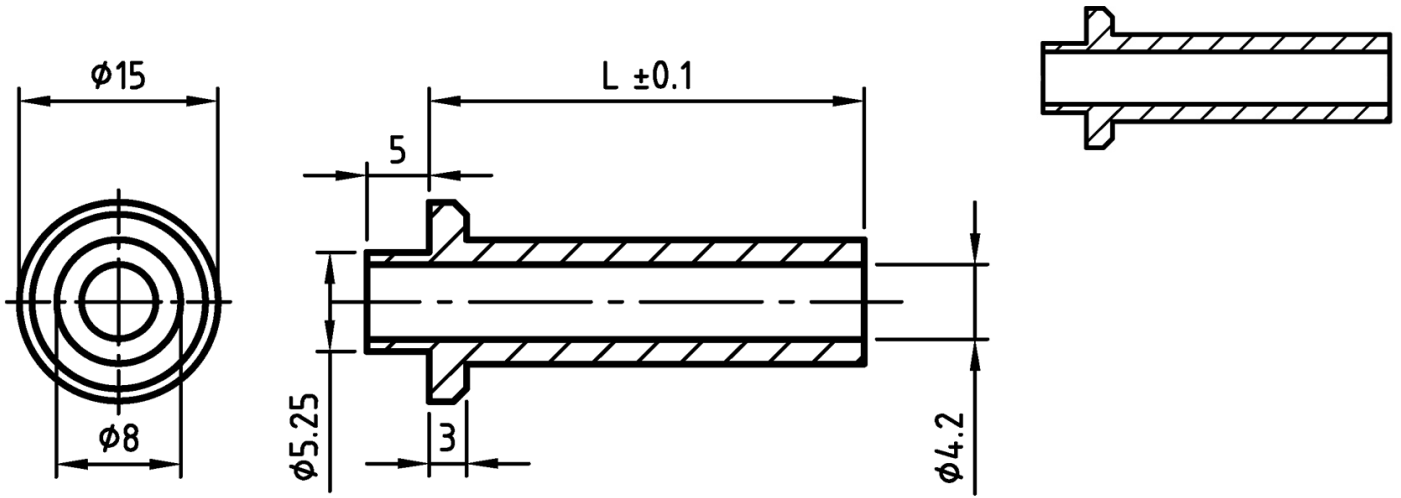

L-TDW - Round, pluggable spacers with flange

Details:

- **Material PA+GF:**
 - Glass-filled polyamide
 - Colour: black
- **Material: PS:**
 - Polystyrene
 - Colour: natural

Symbol	Height L ±0.1	Int. diameter	Material	Color
	[mm]	[mm]		
L-TDW-27-NAT	27	4.2	PS	natural