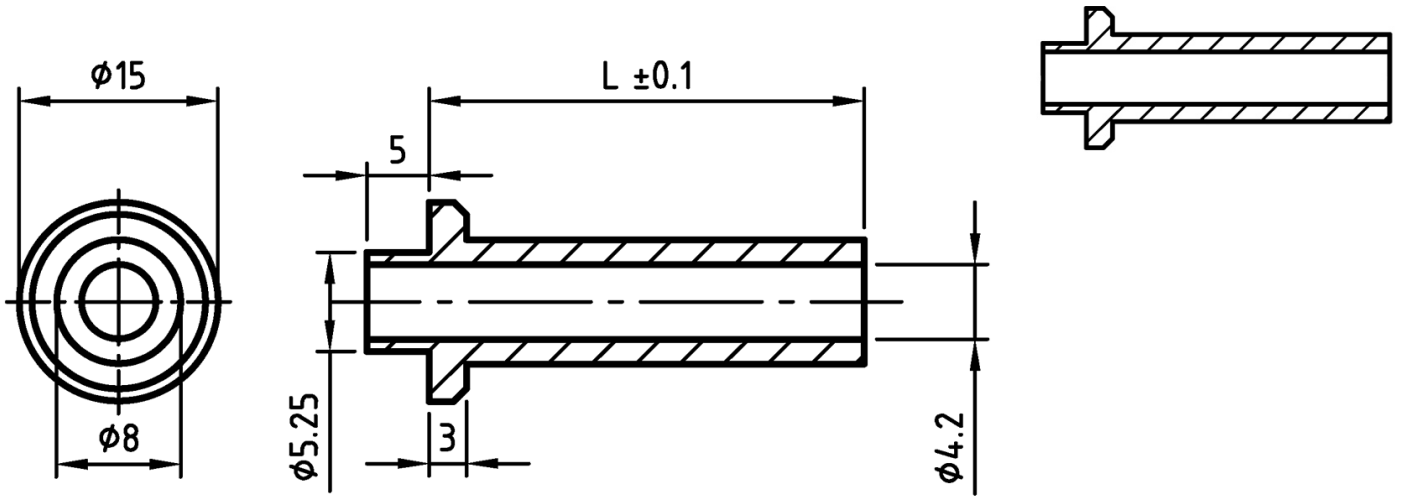

L-TDW - Round, pluggable spacers with flange

Details:

- **Material PA+GF:**
  - Glass-filled polyamide
  - Colour: black
- **Material: PS:**
  - Polystyrene
  - Colour: natural

Symbol	Height L ± 0.1	Int. diameter	Material	Color
	[mm]	[mm]		
L-TDW-19-NAT	19	4.2	PS	natural