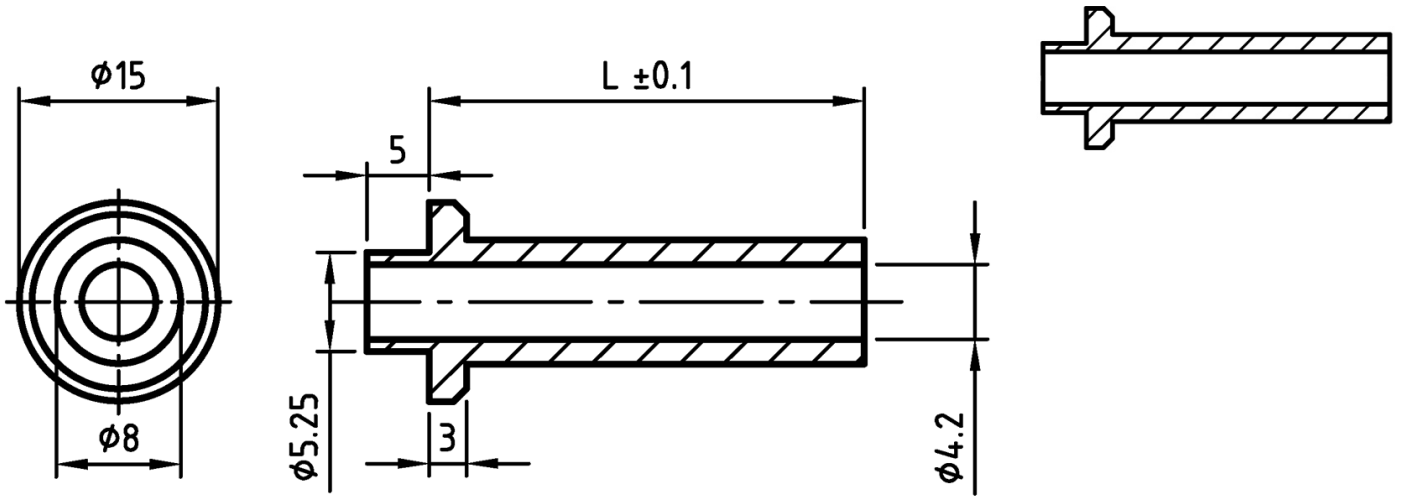

L-TDW - Round, pluggable spacers with flange

Details:

- **Material PA+GF:**
 - Glass-filled polyamide
 - Colour: black
- **Material: PS:**
 - Polystyrene
 - Colour: natural

Symbol	Height L ± 0.1	Int. diameter	Material	Color
	[mm]	[mm]		
L-TDW-17-NAT	17	4.2	PS	natural