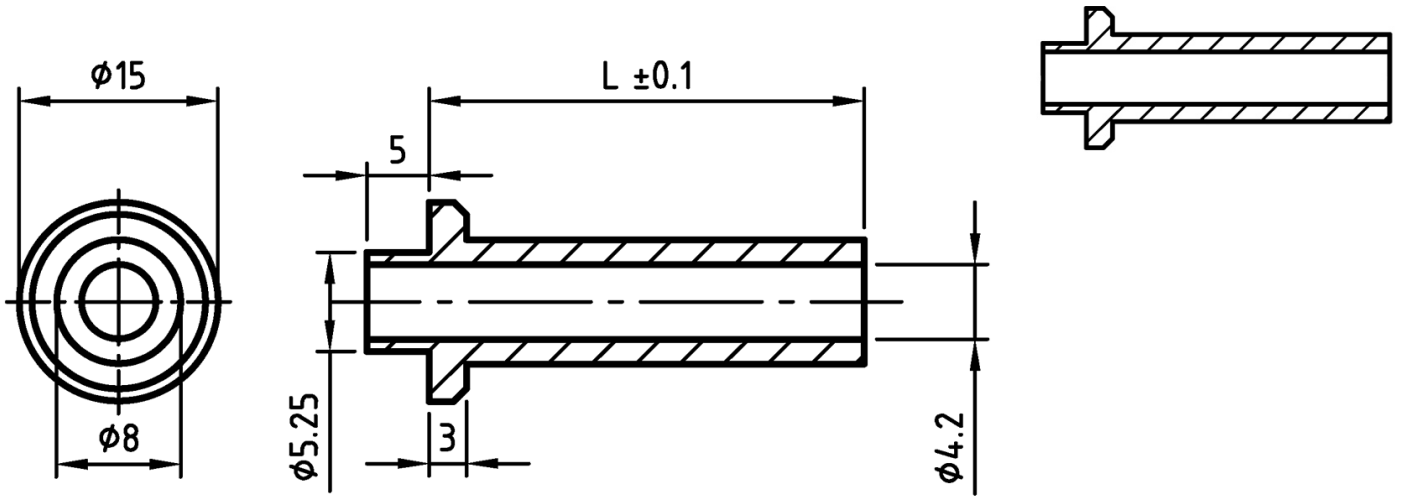

L-TDW - Round, pluggable spacers with flange

Details:

- **Material PA+GF:**
 - Glass-filled polyamide
 - Colour: black
- **Material: PS:**
 - Polystyrene
 - Colour: natural

Symbol	Height L ± 0.1	Int. diameter	Material	Color
	[mm]	[mm]		
L-TDW-15-NAT	15	4.2	PS	natural