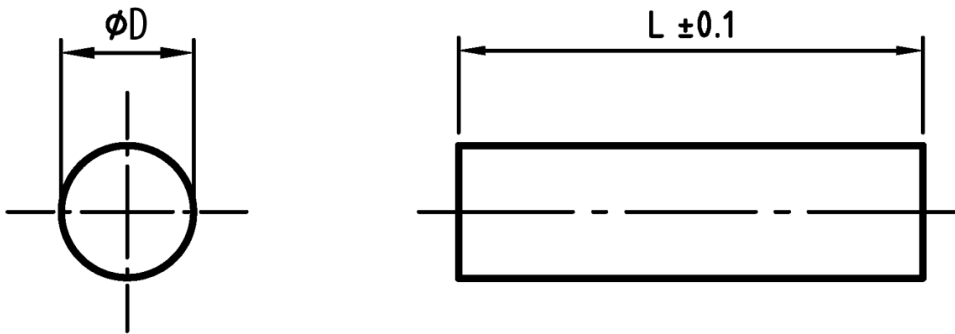

L-TDP - Round massive spacers

Details:

- **Material PA-GF:**
  - Glass-filled polyamide
  - Colour: black
- **Material: PS:**
  - Polystyrene
  - Colour: natural

Symbol	Height $L \pm 0.1$	Ext. diameter D	Material	Color
	[mm]	[mm]		
L-TDP-08-36-NAT	36	8	PS	natural