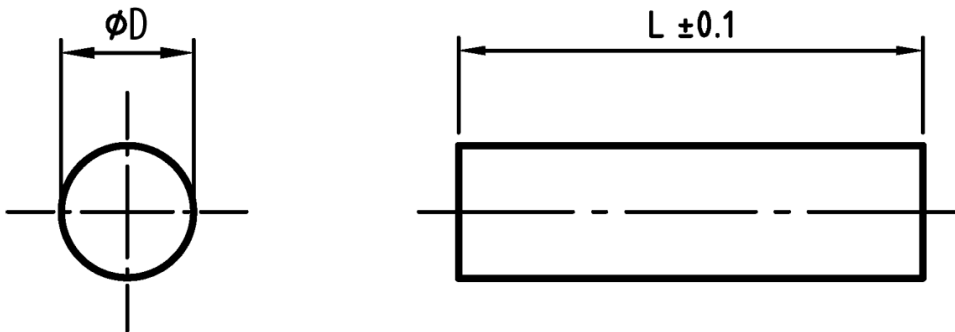

L-TDP - Round massive spacers

Details:

- **Material PA-GF:**
 - Glass-filled polyamide
 - Colour: black
- **Material: PS:**
 - Polystyrene
 - Colour: natural

Symbol	Height $L \pm 0.1$	Ext. diameter D	Material	Color
	[mm]	[mm]		
L-TDP-08-21-NAT	21	8	PS	natural