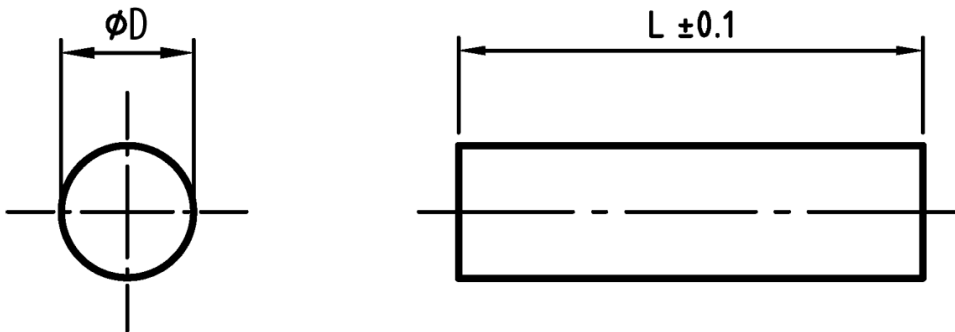

L-TDP - Round massive spacers

Details:

- **Material PA-GF:**
 - Glass-filled polyamide
 - Colour: black
- **Material: PS:**
 - Polystyrene
 - Colour: natural

Symbol	Height $L \pm 0.1$	Ext. diameter D	Material	Color
	[mm]	[mm]		
L-TDP-06-36-NAT	36	6	PS	natural