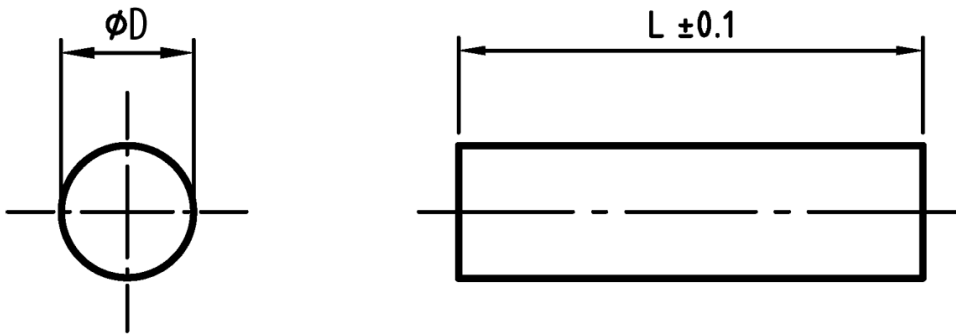

L-TDP - Round massive spacers

Details:

- **Material PA-GF:**
  - Glass-filled polyamide
  - Colour: black
- **Material: PS:**
  - Polystyrene
  - Colour: natural

Symbol	Height $L \pm 0.1$	Ext. diameter D	Material	Color
	[mm]	[mm]		
L-TDP-04-18-NAT	18	4	PS	natural