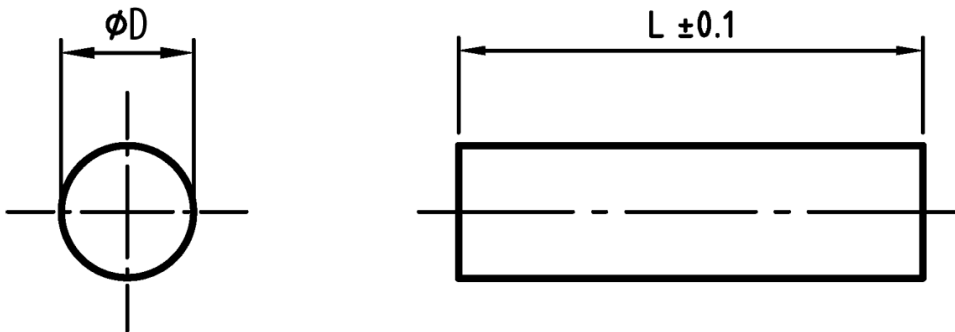

L-TDP - Round massive spacers

Details:

- **Material PA-GF:**
 - Glass-filled polyamide
 - Colour: black
- **Material: PS:**
 - Polystyrene
 - Colour: natural

Symbol	Height $L \pm 0.1$	Ext. diameter D	Material	Color
	[mm]	[mm]		
L-TDP-04-12-NAT	12	4	PS	natural