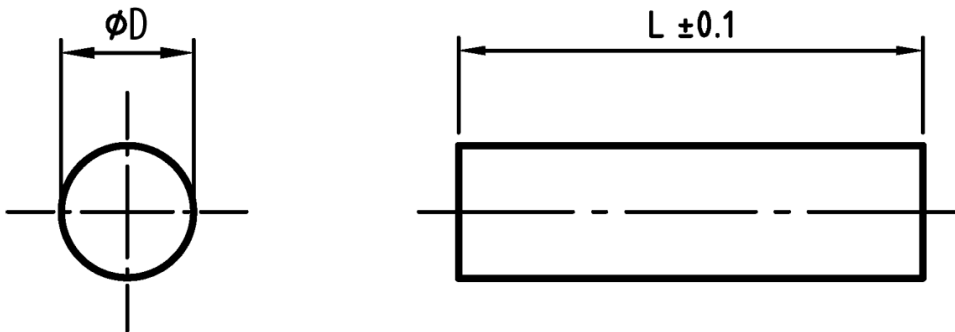

L-TDP - Round massive spacers

Details:

- **Material PA-GF:**
 - Glass-filled polyamide
 - Colour: black
- **Material: PS:**
 - Polystyrene
 - Colour: natural

Symbol	Height $L \pm 0.1$	Ext. diameter D	Material	Color
	[mm]	[mm]		
L-TDP-04-11-NAT	11	4	PS	natural