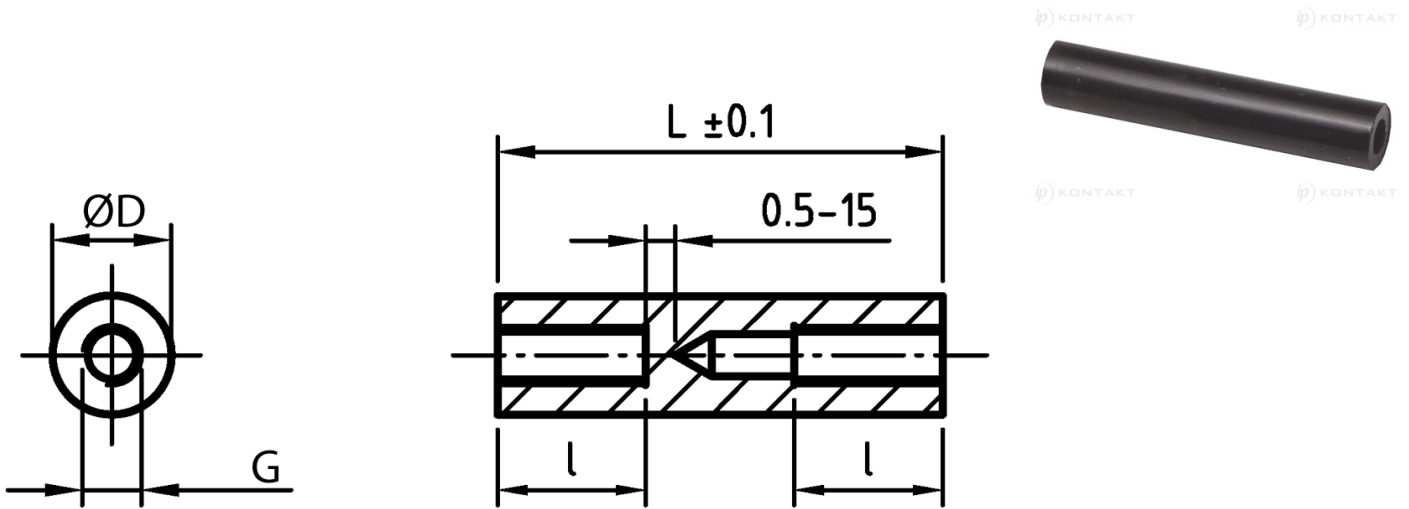

L-TDOG - Round, threaded, plastic stand-offs

Details:

- **Material: PA-GF; colour: black**
- Special order materials:
 - PA-GF; colour: white
 - POM; colour: white

Symbol	Length L	Int. thread length l	Ext. diameter D	Int. thread G
	[mm]	[mm]	[mm]	
L-TDOG-10-M5-34	34	10	10	M5