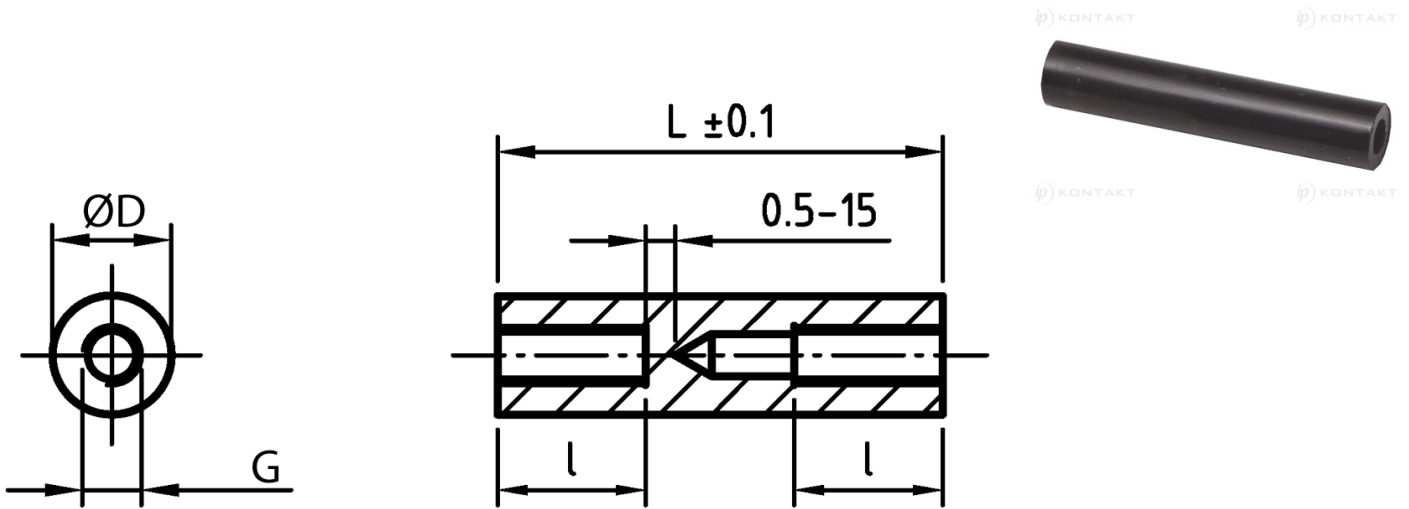

L-TDOG - Round, threaded, plastic stand-offs

Details:

- **Material: PA-GF; colour: black**
- Special order materials:
  - PA-GF; colour: white
  - POM; colour: white

Symbol	Length L	Int. thread length l	Ext. diameter D	Int. thread G
	[mm]	[mm]	[mm]	
L-TDOG-08-M4-65	65	10	8	M4