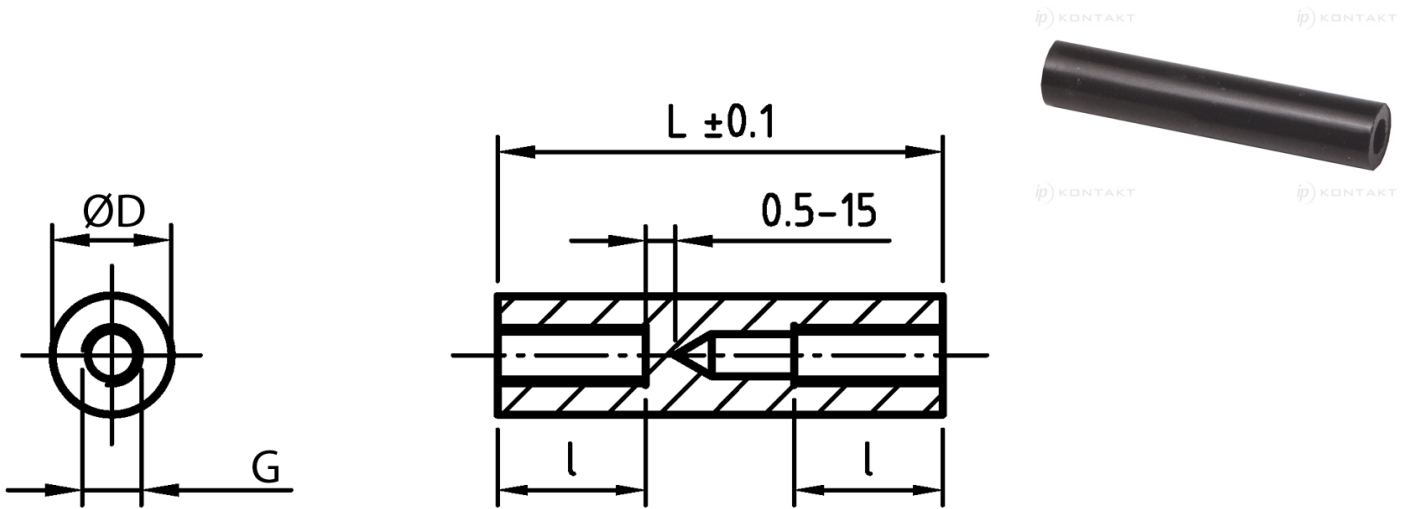

L-TDOG - Round, threaded, plastic stand-offs

Details:

- **Material: PA-GF; colour: black**
- Special order materials:
 - PA-GF; colour: white
 - POM; colour: white

Symbol	Length L	Int. thread length l	Ext. diameter D	Int. thread G
	[mm]	[mm]	[mm]	
L-TDOG-08-M4-50	50	10	8	M4