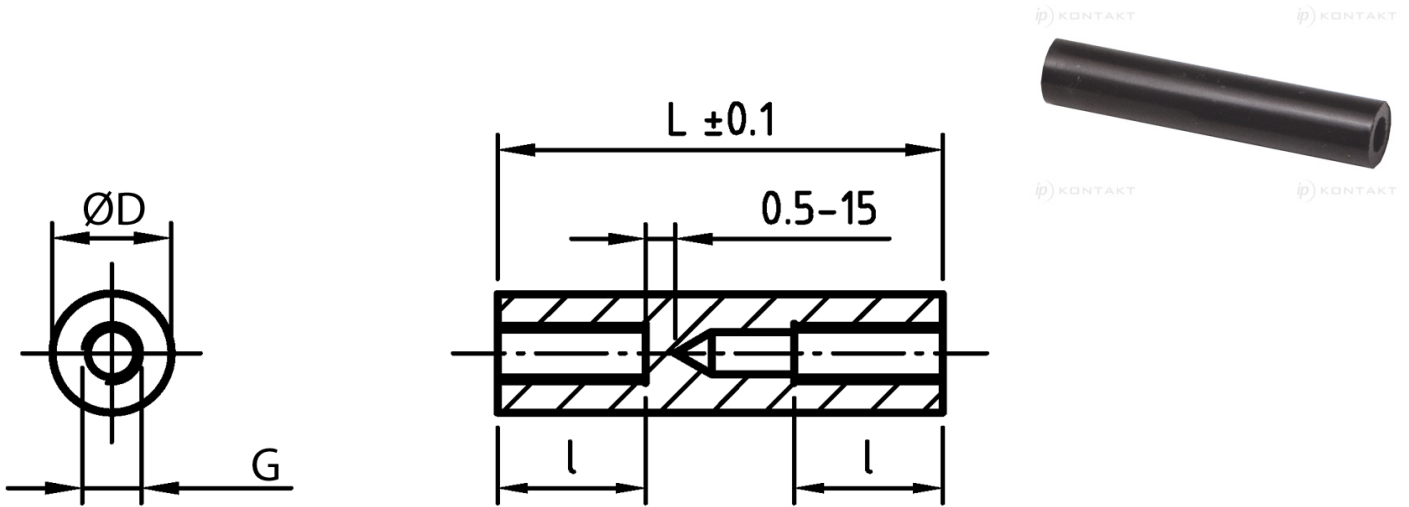

L-TDOG - Round, threaded, plastic stand-offs

Details:

- **Material: PA-GF; colour: black**
- Special order materials:
 - PA-GF; colour: white
 - POM; colour: white

Symbol	Height L	Int. thread length l	Ext. diameter D	Int. thread G
	[mm]	[mm]	[mm]	
L-TDOG-08-M4-48	48	10	8	M4