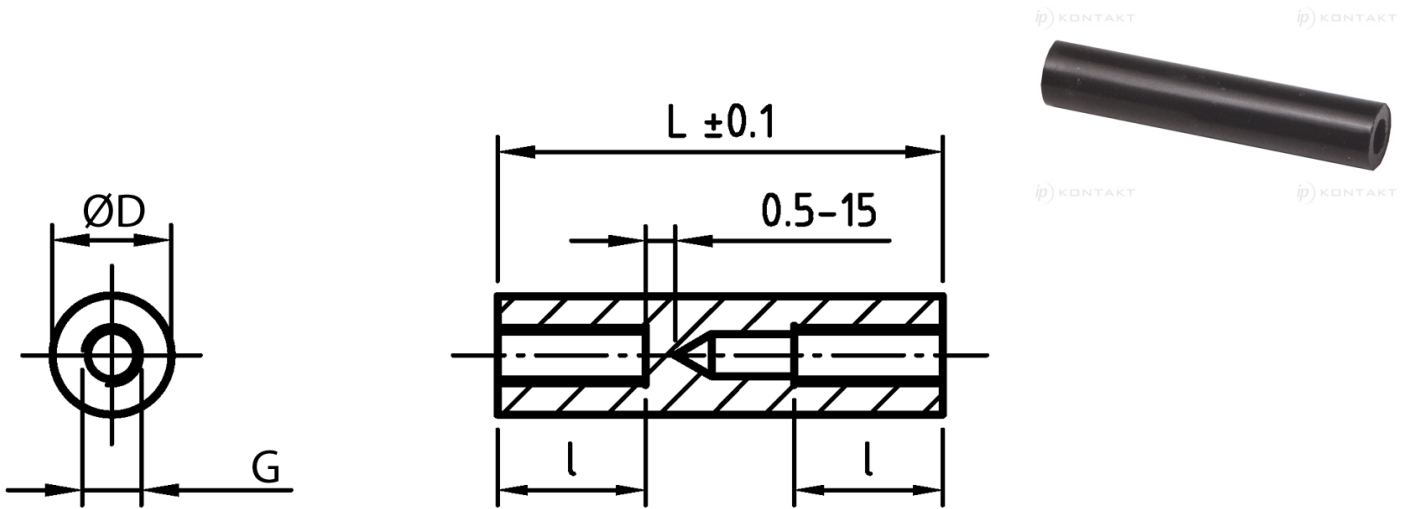

L-TDOG - Round, threaded, plastic stand-offs

Details:

- **Material: PA-GF; colour: black**
- Special order materials:
 - PA-GF; colour: white
 - POM; colour: white

Symbol	Height L	Int. thread length l	Ext. diameter D	Int. thread G
	[mm]	[mm]	[mm]	
L-TDOG-08-M4-41	41	10	8	M4