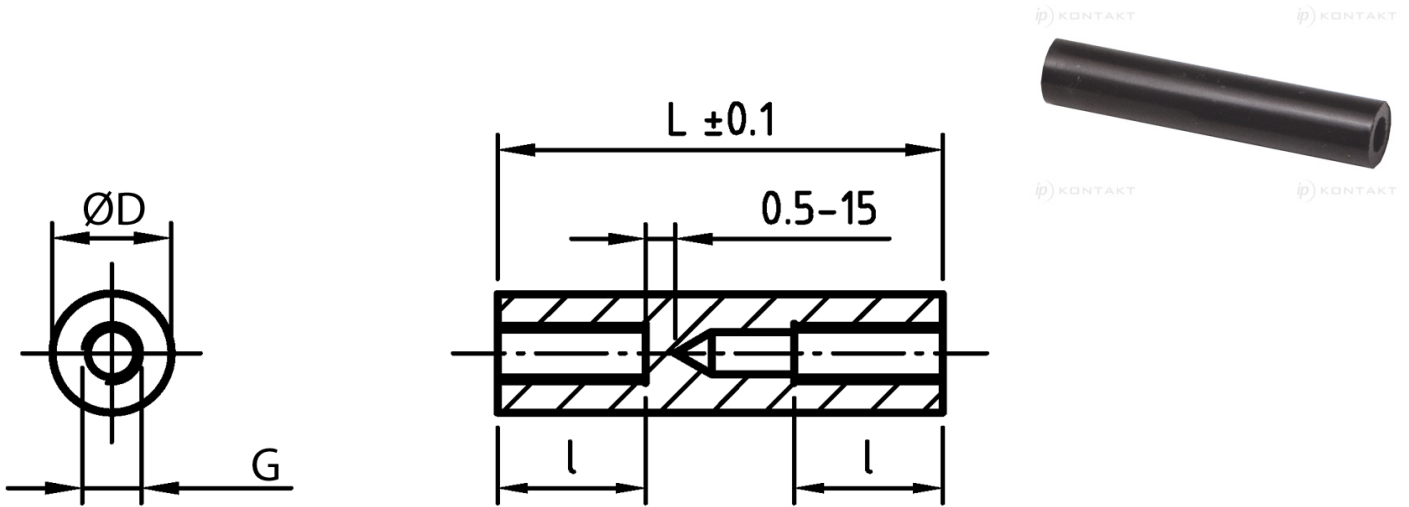

L-TDOG - Round, threaded, plastic stand-offs

Details:

- **Material: PA-GF; colour: black**
- Special order materials:
  - PA-GF; colour: white
  - POM; colour: white

Symbol	Height L	Int. thread length l	Ext. diameter D	Int. thread G
	[mm]	[mm]	[mm]	
L-TDOG-08-M4-33	33	10	8	M4