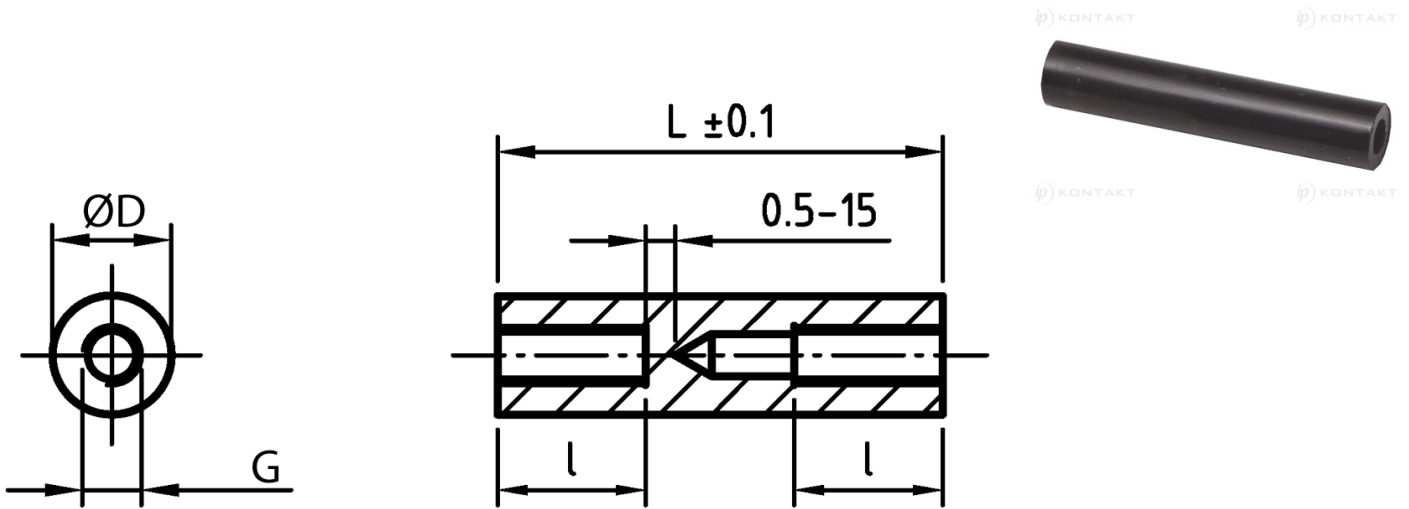

L-TDOG - Round, threaded, plastic stand-offs

Details:

- **Material: PA-GF; colour: black**
- Special order materials:
  - PA-GF; colour: white
  - POM; colour: white

Symbol	Length L	Int. thread length l	Ext. diameter D	Int. thread G
	[mm]	[mm]	[mm]	
L-TDOG-08-M4-31	31	10	8	M4