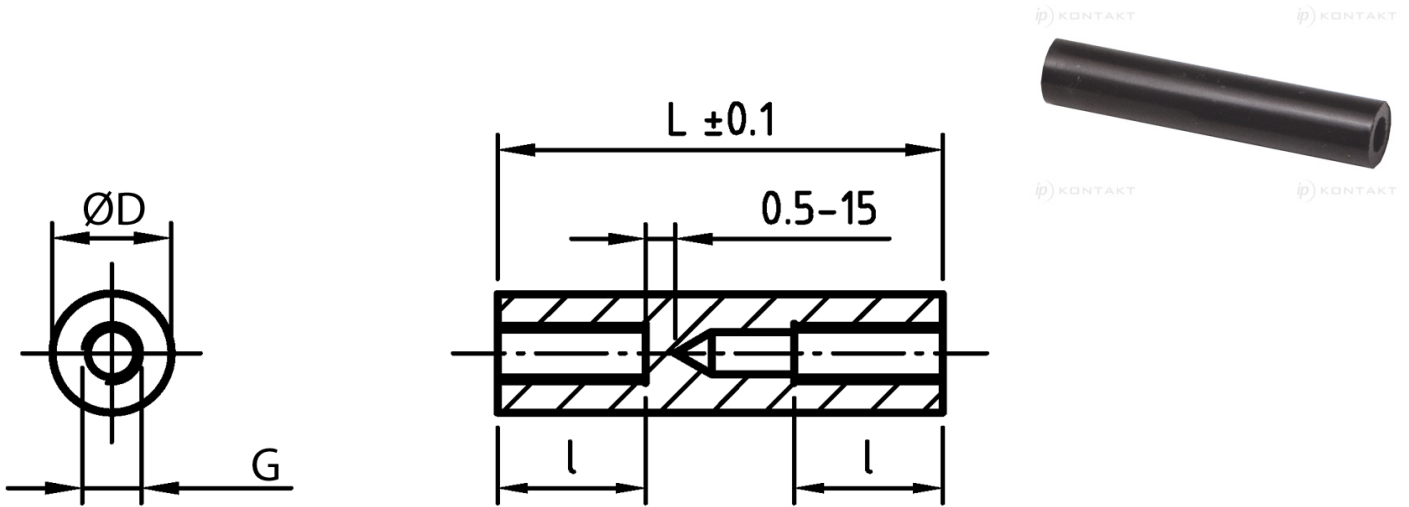

L-TDOG - Round, threaded, plastic stand-offs

Details:

- **Material: PA-GF; colour: black**
- Special order materials:
 - PA-GF; colour: white
 - POM; colour: white

Symbol	Height L	Int. thread length l	Ext. diameter D	Int. thread G
	[mm]	[mm]	[mm]	
L-TDOG-08-M4-29	29	10	8	M4