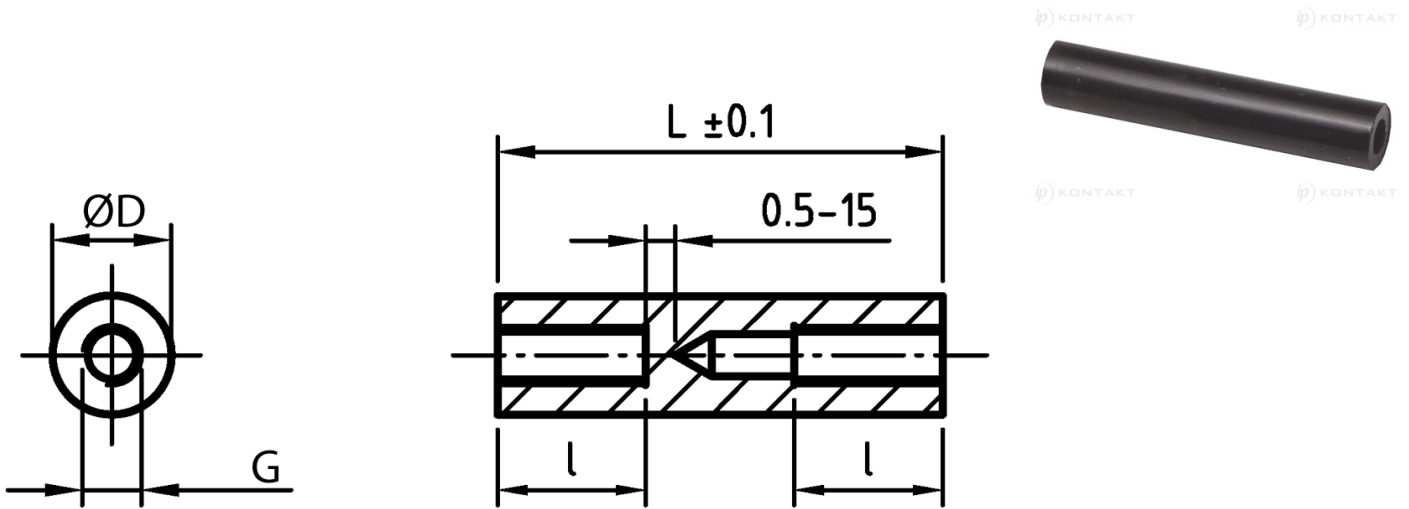

L-TDOG - Round, threaded, plastic stand-offs

Details:

- **Material: PA-GF; colour: black**
- Special order materials:
 - PA-GF; colour: white
 - POM; colour: white

| Symbol | Length L | Int. thread length l | Ext. diameter D | Int. thread G |
|-----------------|-------------|-------------------------|--------------------|------------------|
| | [mm] | [mm] | [mm] | |
| L-TDOG-08-M4-28 | 28 | 10 | 8 | M4 |