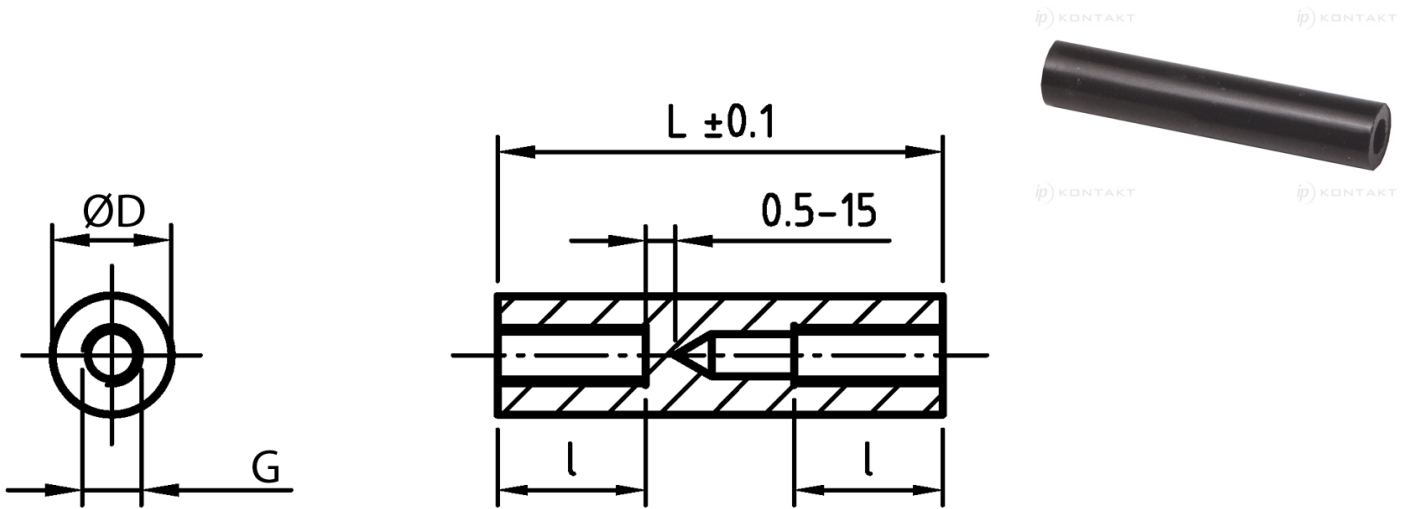

L-TDOG - Round, threaded, plastic stand-offs

Details:

- **Material: PA-GF; colour: black**
- Special order materials:
 - PA-GF; colour: white
 - POM; colour: white

| Symbol | Height L | Int. thread length l | Ext. diameter D | Int. thread G |
|-----------------|-------------|-------------------------|--------------------|------------------|
| | [mm] | [mm] | [mm] | |
| L-TDOG-08-M3-32 | 32 | 10 | 8 | M3 |