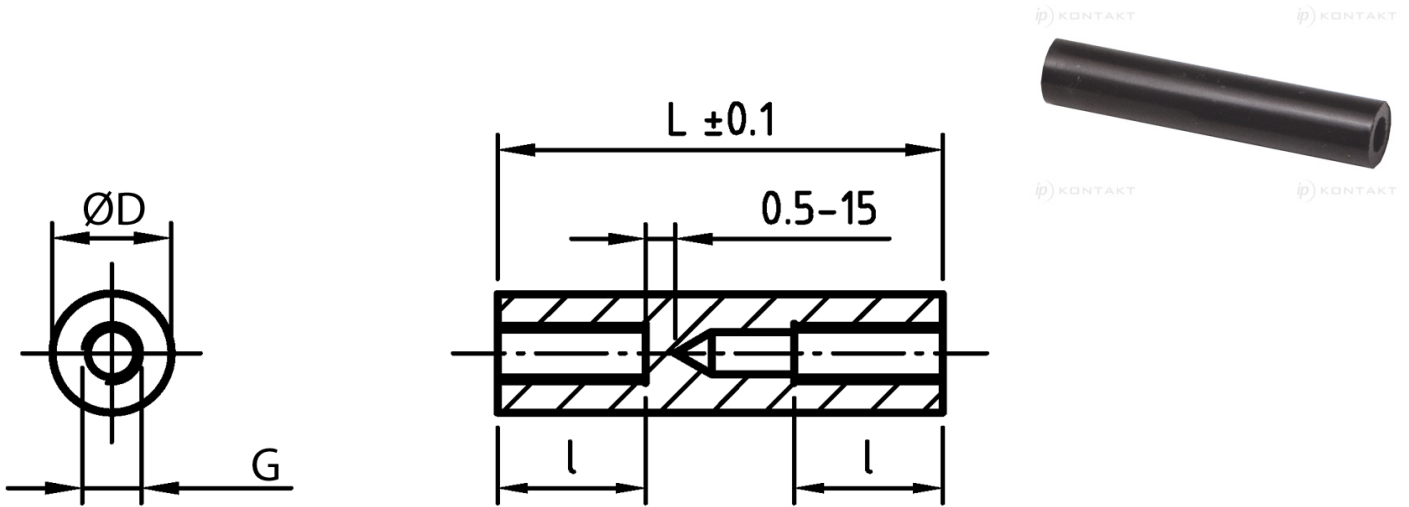

L-TDOG - Round, threaded, plastic stand-offs

Details:

- **Material: PA-GF; colour: black**
- Special order materials:
 - PA-GF; colour: white
 - POM; colour: white

Symbol	Height L	Int. thread length l	Ext. diameter D	Int. thread G
	[mm]	[mm]	[mm]	
L-TDOG-08-M3-08	8	8	8	M3