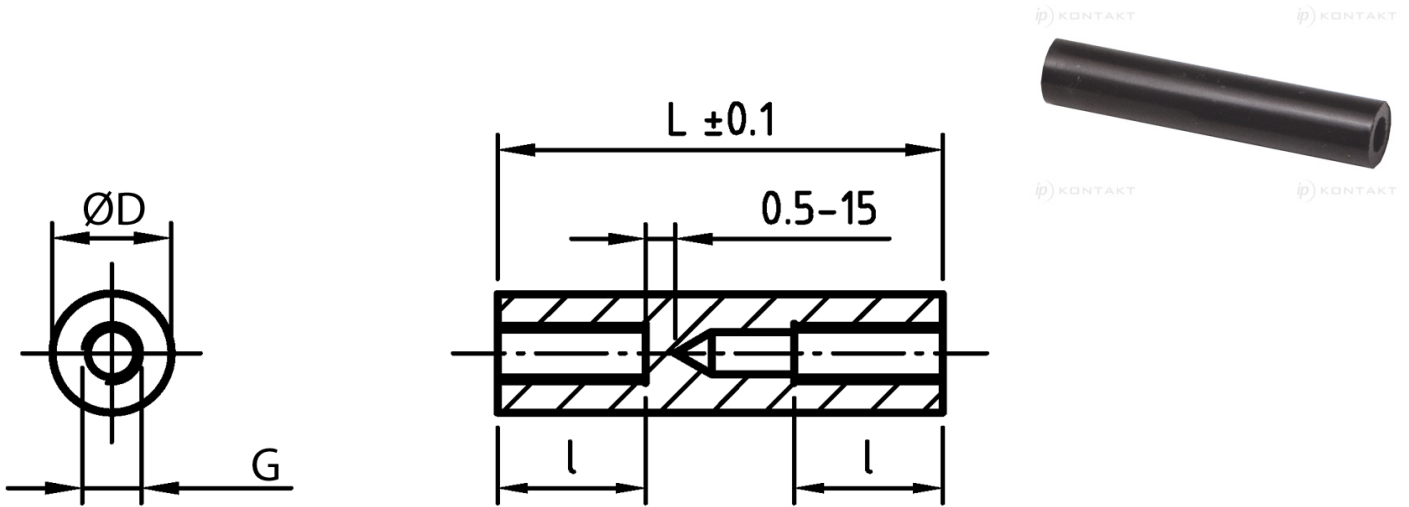

L-TDOG - Round, threaded, plastic stand-offs

Details:

- **Material: PA-GF; colour: black**
- Special order materials:
 - PA-GF; colour: white
 - POM; colour: white

Symbol	Height L	Int. thread length l	Ext. diameter D	Int. thread G
	[mm]	[mm]	[mm]	
L-TDOG-08-M3-06	6	6	8	M3