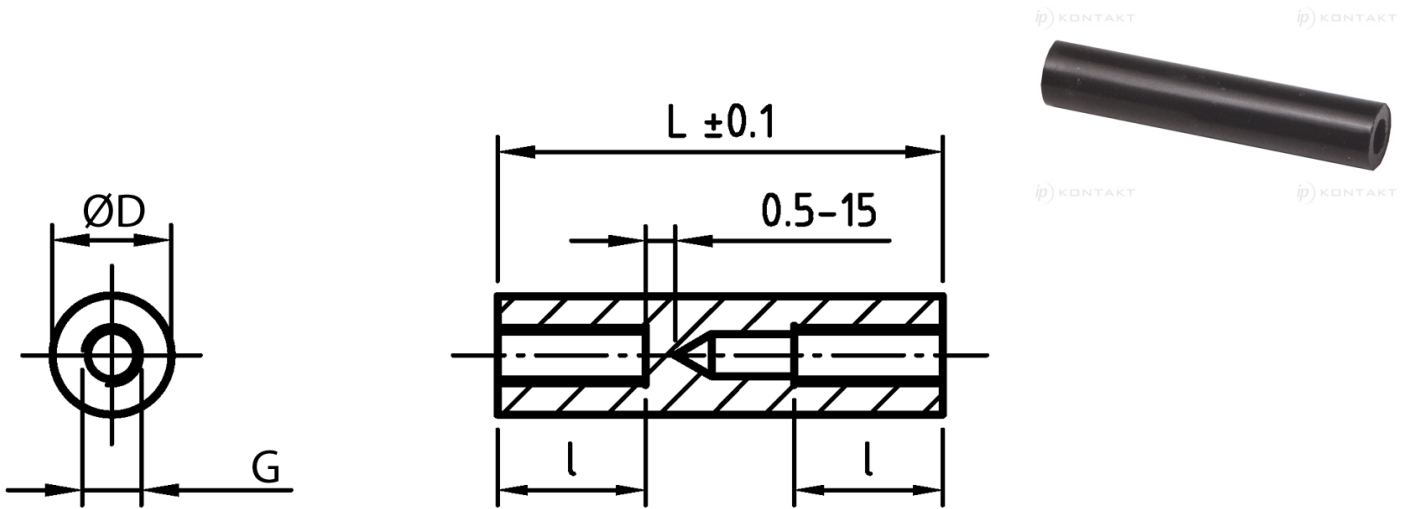

L-TDOG - Round, threaded, plastic stand-offs

Details:

- **Material: PA-GF; colour: black**
- Special order materials:
 - PA-GF; colour: white
 - POM; colour: white

Symbol	Height L	Int. thread length l	Ext. diameter D	Int. thread G
	[mm]	[mm]	[mm]	
L-TDOG-07-M4-45	45	10	7	M4