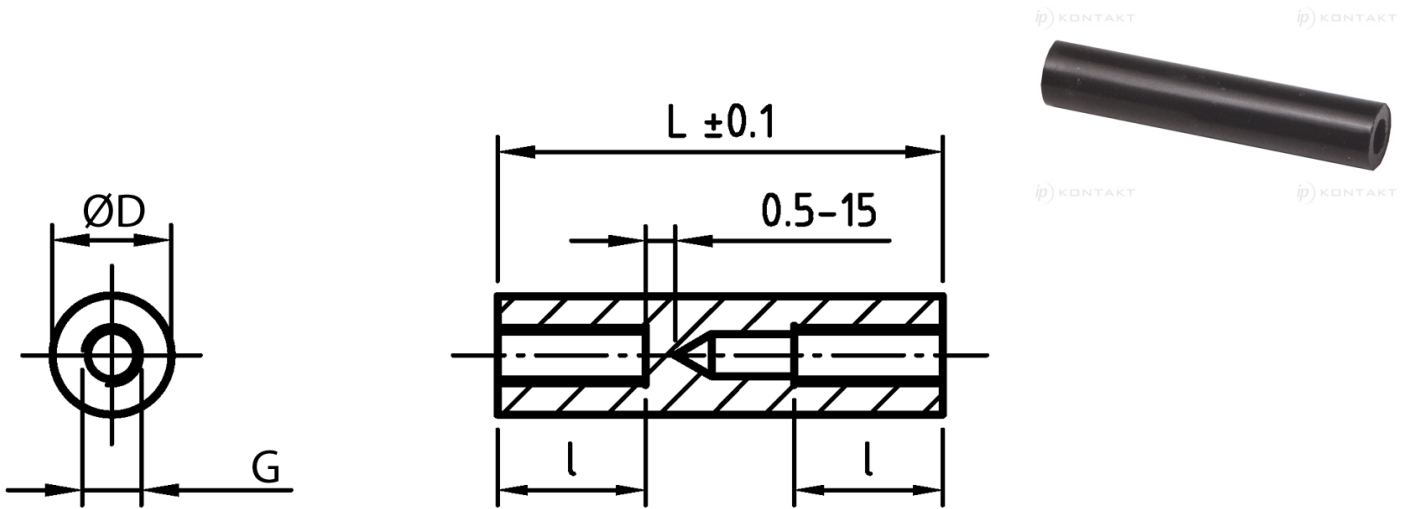

L-TDOG - Round, threaded, plastic stand-offs

Details:

- **Material: PA-GF; colour: black**
- Special order materials:
  - PA-GF; colour: white
  - POM; colour: white

Symbol	Height L	Int. thread length l	Ext. diameter D	Int. thread G
	[mm]	[mm]	[mm]	
L-TDOG-07-M4-41	41	10	7	M4